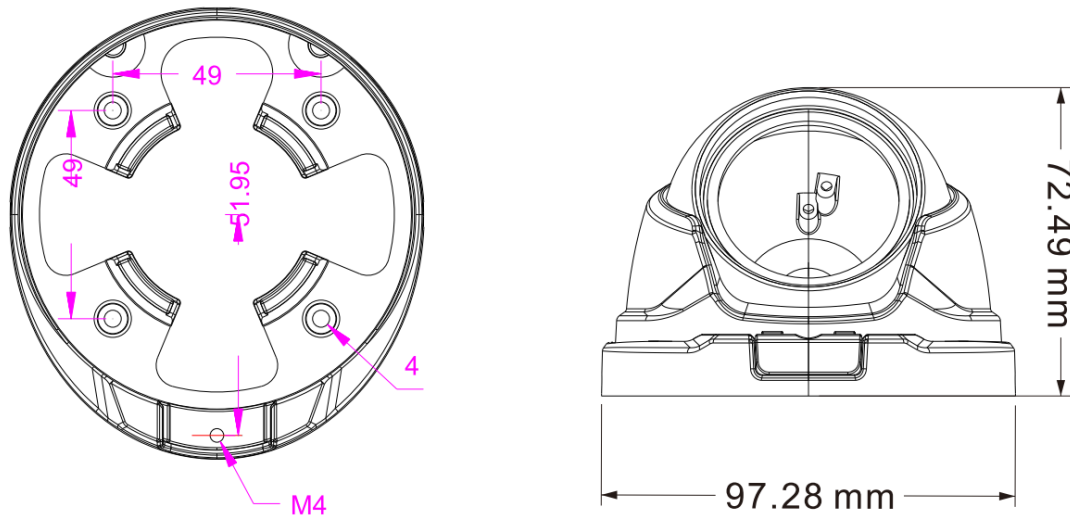

### Features

- ◆ 1080P@25fps
- ◆ HD lens:3.6mm (6mm optional)
- ◆ Support ONVIF(profile S)
- ◆ Support H.264 video compressions, multi-level video quality configuration
- ◆ Protection level is IP66
- ◆ Supporting WEB, VMS, MYEYE platform;
- ◆ Support mobile phone monitoring (IOS, Android);

### Specification

Camera	
Model	JF-IPC-HE2120-IR2
Image Sensor	1/2.7" 1080P CMOS
Min.illumination	0.1Lux@F1.2(Color)/0.01Lux@F1.2(B/W)
Lens	3.6mm (6mm optional)
Day/Night	IR CUT
Wide Dynamic Range	DWDR
Max.IR Distance	30m
Video Compression	H.264
Multi-streaming	Dual-stream
Frame Rate	1080P@25fps
Intelligent Video	--
Compatibility	ONVIF
Interface	
Audio In/Out	--
Memory Slot	--
Alarm In/Out	--
General	
Ingress Protection	IP66
Working Temperature	-20℃~+65℃
Material	Metal
Power	DC12V±10%,PoE

### Dimensions