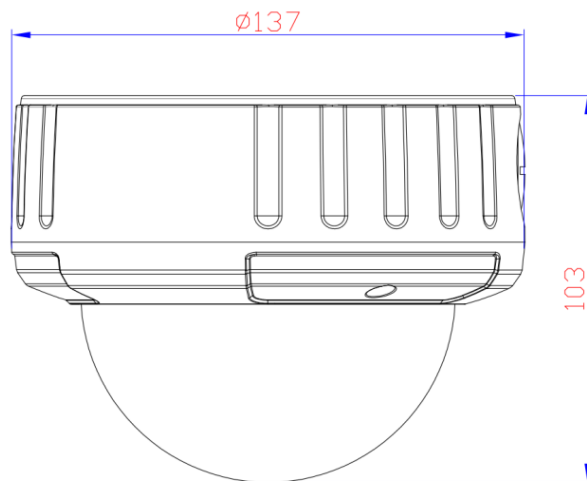

JF-IPC-BA4420-IR3-AF-V2

1080P Starlight Network Dome Camera

Features

- ◆ 1080P@25fps
- ◆ -AF: Motorized Zoom
- ◆ -V2: Support WDR
- ◆ HD lens:2.8-12mm
- ◆ Support ONVIF(profile S)
- ◆ Support H.265+/H.265/H.264+/H.264 Video compression, multi-level video quality configuration
- ◆ Support intelligent video: Tripwire, Intrusion, Missing Object;
- ◆ Protection level is IP66,IK10(optional);
- ◆ Supporting WEB, VMS, MYEYE platform;
- ◆ Support mobile phone monitoring (IOS, Android);

Specification

Camera	
Model	JF-IPC-BA4420-IR3-AF-V2
Image Sensor	1/2.8" 1080P Exmor CMOS
Min.illumination	0.001Lux@F1.2(Color)/0.0001Lux@F1.2(B/W)
Lens	2.8-12mm
Day/Night	IR CUT
Wide Dynamic Range	120dB
Max.IR Distance	40m
Video Compression	H.265+/H.265/H.264+/H.264
Multi-streaming	Dual-stream
Frame Rate	1080P@25fps
Intelligent Video	Tripwire, Intrusion, MissingObject
Compatibility	ONVIF
Interface	
Audio In/Out	1/1
Memory Slot	SD, Max 128G
Alarm In/Out	2/1
General	
Ingress Protection	IP66,IK10(optional)
Working Temperature	-20°C~+65°C
Material	Metal
Power	DC12V±10%,PoE

JF-IPC-BA4420-IR3-AF-V2

1080P Starlight Network Dome Camera

Dimensions

Accessories (optional)

Bracket	Junction Box
PA-BR-W1	PA-BO-C1
	

JF TECH Co.,Ltd.

Headquarters(Hangzhou):

Building 9, Yinhu Innovation Center, Hangzhou, China