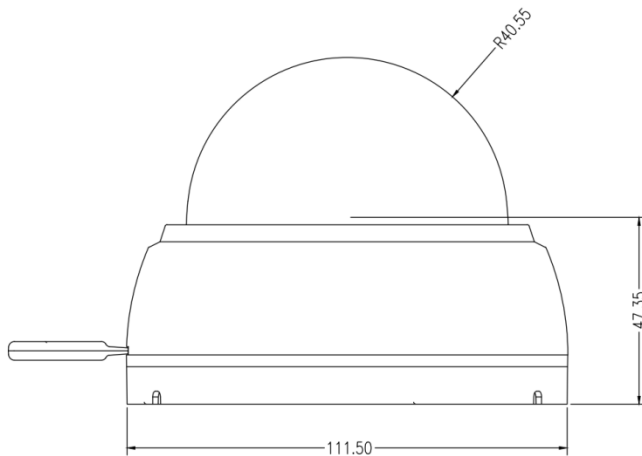

JF-IPC-BS2110-IR2

720P Lite Network Dome Camera

Dimensions

Accessories (optional)

Bracket	Junction Box
PA-BR-W2	PA-BO-C1

JF TECH Co.,Ltd.

Headquarters(Hangzhou):

Building 9, Yinhu Innovation Center, Hangzhou, China

Business Center(Shenzhen):

A 7th Floor, Block Sakata 5 Avenue and Chong Hing Times Tower Shenzhen

All Rights Reserved • Specifications subject to change without notice.

Website:<http://www.jftech.com>

Tel:+86-0571-23271188

Tel:+86-0755-32898088