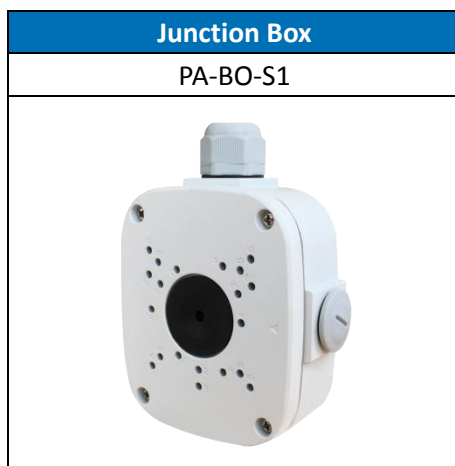

JF TECH Co.,Ltd.

Headquarters(Hangzhou):

Building 9, Yinhu Innovation Center, Hangzhou, China

Business Center(Shenzhen):

A 7th Floor, Block Sakata 5 Avenue and Chong Hing Times Tower Shenzhen

All Rights Reserved • Specifications subject to change without notice.

Website:<http://www.jftech.com>

Tel:+86-0571-23271188

Tel:+86-0755-32898088