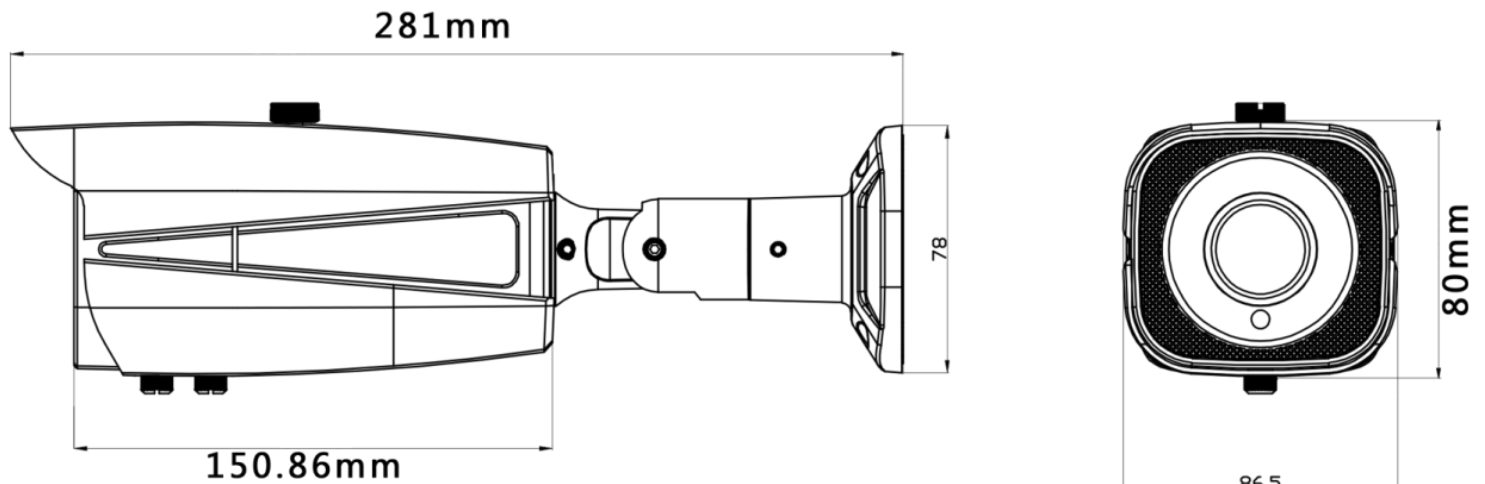

### Specification

Camera	
Model	JF-IPC-EDB2320-IR3-AF
Image Sensor	1/2.9" 1080P Exmor CMOS
Min.illumination	0.01Lux@F1.2(Color)/0.001Lux@F1.2(B/W)
Lens	2.8-12mm
Day/Night	IR CUT
Wide Dynamic Range	DWDR
Max.IR Distance	40m
Video Compression	H.264
Multi-streaming	Dual-stream
Frame Rate	1080P@25fps
Intelligent Video	--
Compatibility	ONVIF
Interface	
Audio In/Out	--
Memory Slot	--
Alarm In/Out	--
General	
Ingress Protection	IP67
Working Temperature	-20°C~+65°C
Material	ABS plastic+Metal
Power	DC12V±10%,PoE

### Dimensions